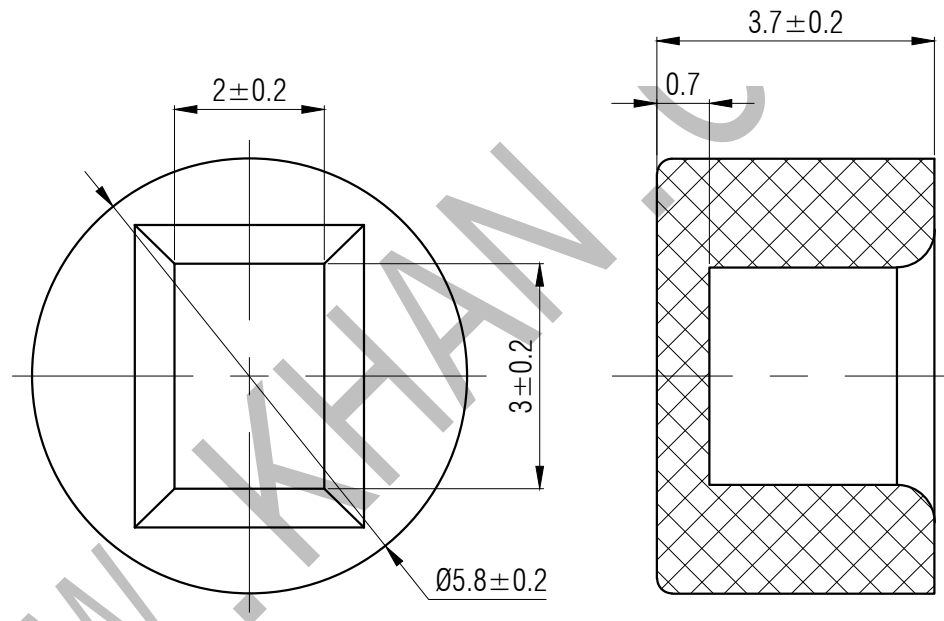

SWITCH CAP  
P/N:SC301

**Materials** ABS

**Color** Black,Red,White,Yellow  
(OEM AVAILABLE)

**Packaging**

Bulk Package  
Inner Package: Plastic bag  
Outer Package: Carton

VERSION		PROJECTION	DESIGN	
KH14FE22E				
SCALE	SIZE	 Dimensions are shown:mm(inches)	DRAWN	
10:1	A4		2014.02.20	APPROVAL